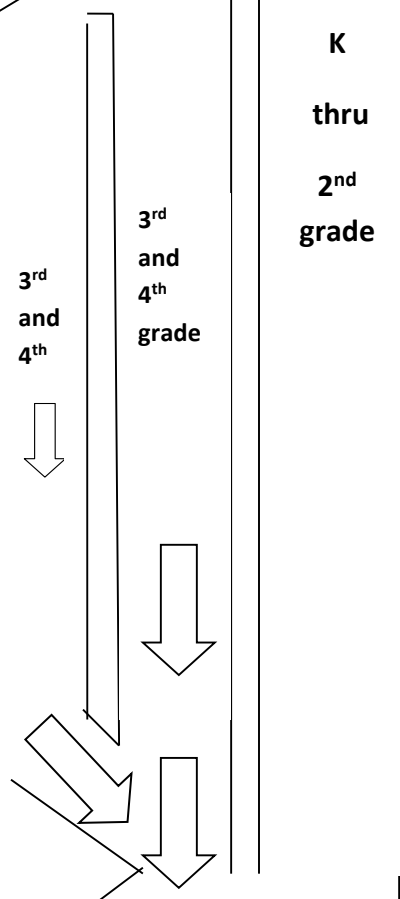

Kennedale  
Parkway

All Delaney Dismissal Traffic will enter at the second entrance in front of the District administration Building off Kennedale Parkway

Pre K Annex

Play  
Ground

**Door one**  
Front Door  
Arrival 7:45 to 8:06

**Door 5**  
Walk up  
Dismissal Only  
All Grades

Dismissal  
Kinder thru 2<sup>nd</sup>

Dismissal  
Door 3-  
Walkers

Row 2 Kinder thru 2<sup>nd</sup> pick up

Row 1 Kinder thru 2<sup>nd</sup> pick up

EXIT TO  
RIGHT ONLY